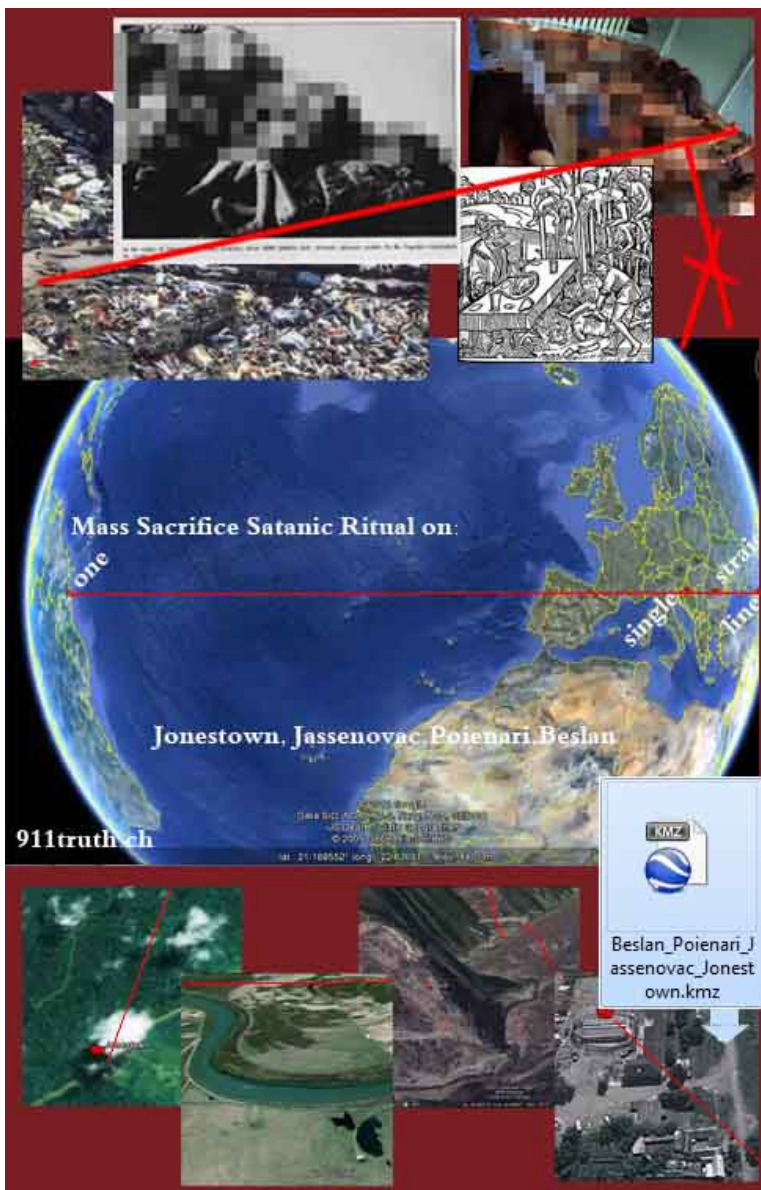

*added December 17

[The world basic grid for google earth](#)

zip file containing the .kmz file and a read_me text file

You will need google earth installed in your computer:

[Google earth website for free download and info](#)

[Stonehenge Sandy Hook Teotihuacan.kmz is available for download here](#)