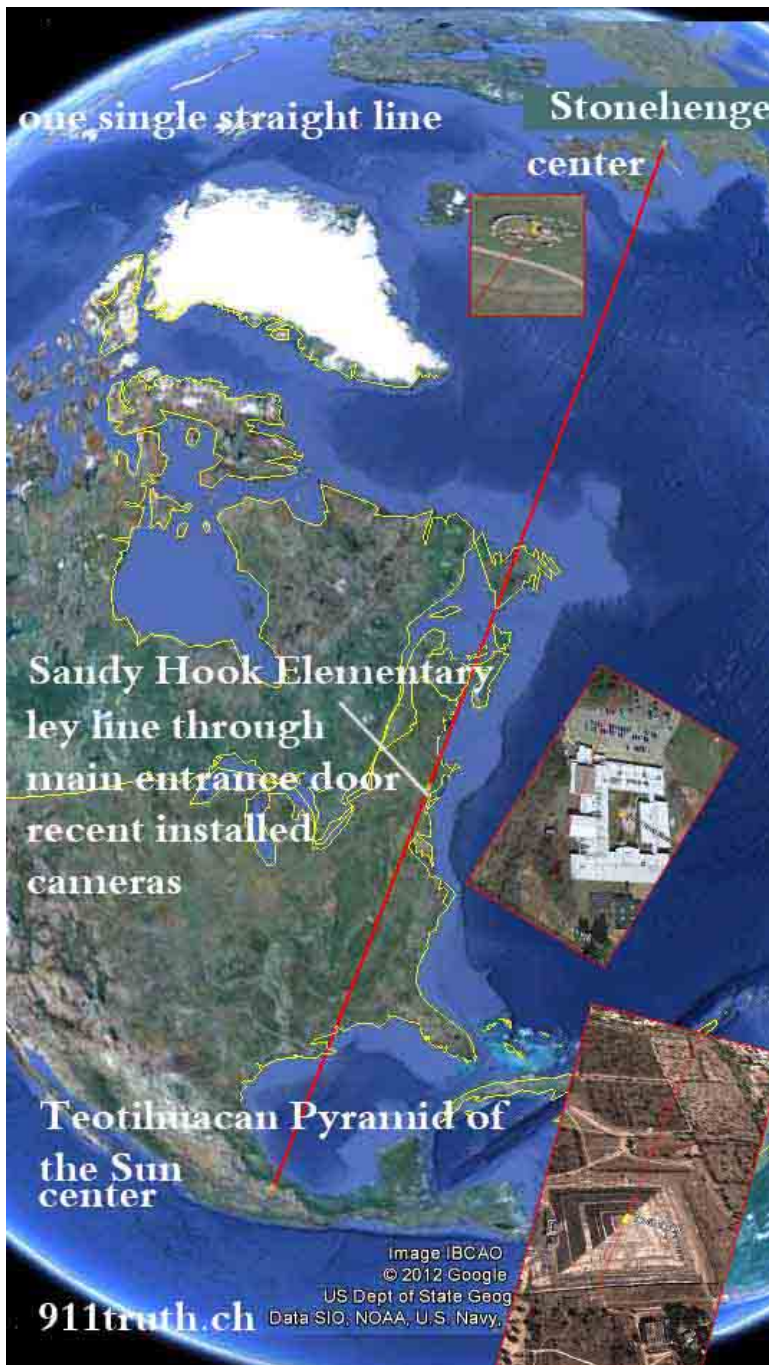

Sandy Hook Elementary School shooting hoax or ritual, Ley lines and proof
911 truth Switzerland

Posted by:

Posted on : 2012/12/15 23:40:00